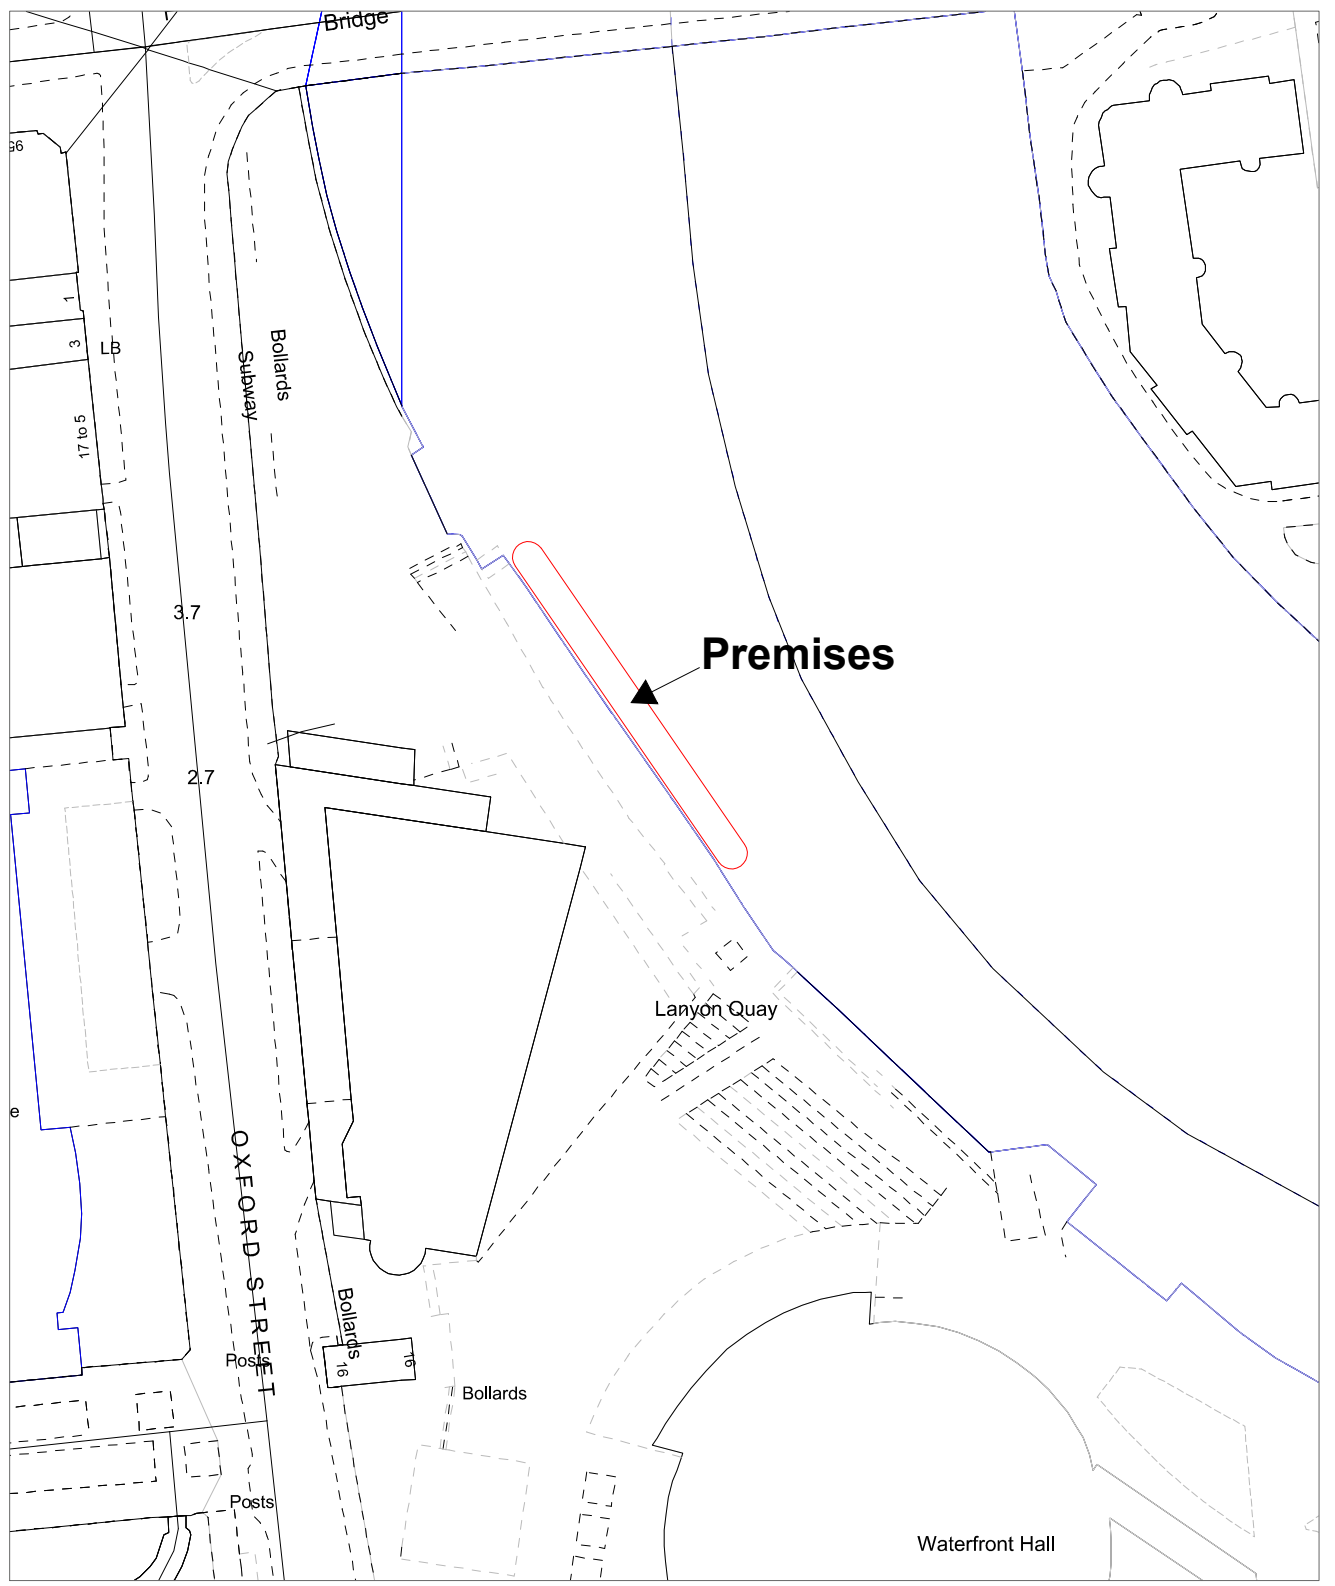

Building Control Service

Belfast Mapping Data v3.0
Prepared by I.S.B.
Based upon the Ordnance Survey
Of Northern Ireland map with the
permission of the Director & Chief Executive.
© CROWN COPYRIGHT 2003

Appendix 2

DRAWN BY JC
DATE 14/06/2017

The Belfast Barge - Lanyon Quay

SCALE 1:1250